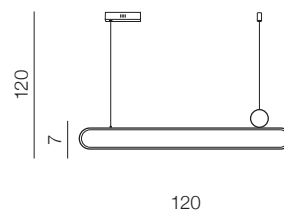

NICODEMO CCT + REMOTE CONTROL **new****NICODEMO PENDING
CCT DIMM****+ REMOTE CONTROL** **LED****1 AZ5450** (black)LED 39W 3250lm CCT
3000K-6000K dimmable
Metal / Aluminium