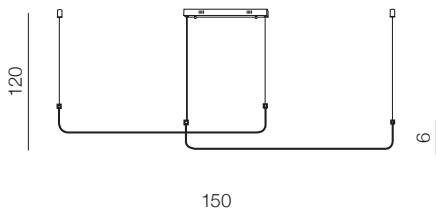

MARIO CCT + REMOTE CONTROL **new**

53

**MARIO PENDANT 2 CCT DIMM
+ REMOTE CONTROL** LED① **AZ5446** (black)LED 39W 2535lm CCT 3000K-6000K dimmable
Aluminium / Metal / Silicon