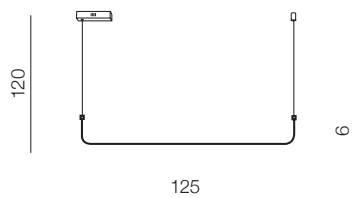

MARIO CCT + REMOTE CONTROL new

MARIO PENDING 1 CCT DIMM
+ REMOTE CONTROL LED

1 AZ5445 (black)

 LED 24W 1885lm CCT 3000K-6000K dimmable
 Aluminium / Metal / Silicon