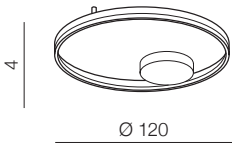

HALO TOP 120 CCT + REMOTE CONTROL **new**

5

**HALO TOP 120 CCT**  
**+ REMOTE CONTROL** **LED**

- ❶ **AZ5345** (black)
- ❷ **AZ5346** (gold)

LED 60W 3600lm CCT  
3000K-6000K dimmable  
metal / acrylic

❶ BLACK