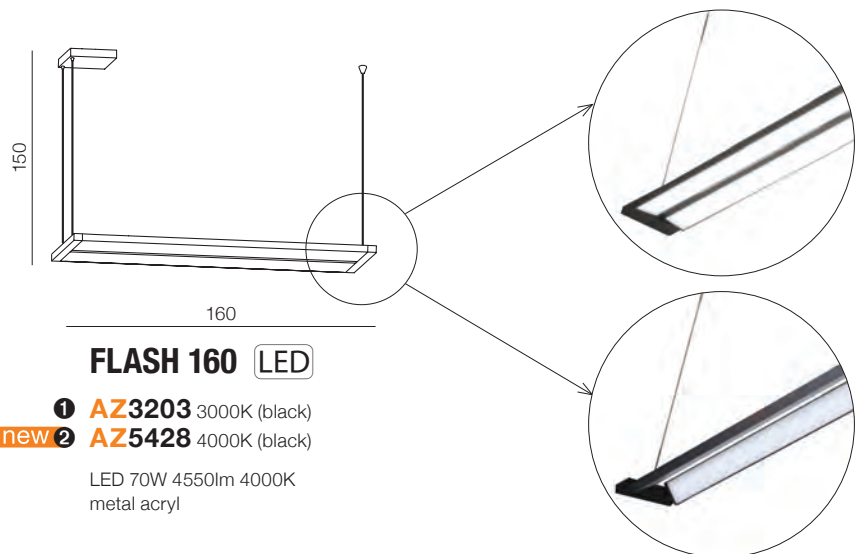


**FLASH 130** LED

- 1 AZ4416 3000K (black)
- new 2 AZ5427 4000K (black)

LED 54W 3510lm 4000K
metal acryl

**FLASH 160** LED

- 1 AZ3203 3000K (black)
- new 2 AZ5428 4000K (black)

LED 70W 4550lm 4000K
metal acryl