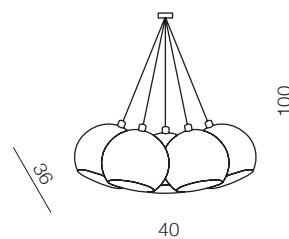

GULIA 1 **new**

1 CHROME

2 WHITE

3 BLACK

4 GOLD

**GULIA 1 PENDANT**

- 1 AZ0641 (chrome)
- 2 AZ0642 (white)
- 3 AZ0630 (black)
- new 4 AZ4980 (gold)**

1xGU10 Max 50W  
metal / chrome / ballistic glass

**Gulia 3**

- 1 AZ0637 (chrome)
- 2 AZ0638 (white)

3x GU10 MAX 50W  
metal/chrome/  
ballistic glass

**Gulia 7**

- 2 AZ0635 (black)

7x GU10 MAX 50W  
metal/chrome/  
ballistic glass

**Gulia wall**

- 1 AZ1346 (chrome)
- 3 AZ1235 (black)

1x GU10 MAX 50W  
sand black/chrome/  
sand white