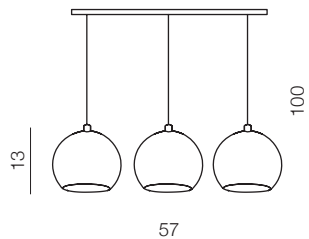

GULIA 1 **new**

1 CHROME

2 WHITE

3 BLACK

4 GOLD

**GULIA 1 PENDANT**

- 1 AZ0641 (chrome)
- 2 AZ0642 (white)
- 3 AZ0630 (black)
- new 4 AZ4980 (gold)**

1xGU10 Max 50W  
metal / chrome / ballistic glass

**Gulia 3**

- 1 AZ0637 (chrome)
- 2 AZ0638 (white)

3x GU10 MAX 50W  
metal/chrome/  
ballistic glass

**Gulia 7**

- 2 AZ0635 (black)

7x GU10 MAX 50W  
metal/chrome/  
ballistic glass

**Gulia wall**

- 1 AZ1346 (chrome)
- 3 AZ1235 (black)

1x GU10 MAX 50W  
sand black/chrome/  
sand white