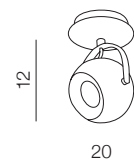

**Gulia 3**

- 1 AZ0637 (chrome)
- 2 AZ0638 (white)

3x GU10 MAX 50W  
metal/chrome/  
ballistic glass

**Gulia 7**

- 2 AZ0635 (black)

7x GU10 MAX 50W  
metal/chrome/  
ballistic glass

**Gulia wall**

- 1 AZ1346 (chrome)
- 3 AZ1235 (black)