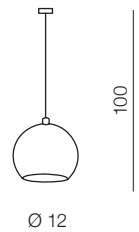

GULIA 1 **new**

1 CHROME

2 WHITE

3 BLACK

4 GOLD

**GULIA 1 PENDANT**

- 1 AZ0641 (chrome)
- 2 AZ0642 (white)
- 3 AZ0630 (black)
- new 4 AZ4980 (gold)**

1xGU10 Max 50W  
metal / chrome / ballistic glass

**Gulia 3**

- 1 AZ0637 (chrome)
- 2 AZ0638 (white)

3x GU10 MAX 50W  
metal/chrome/  
ballistic glass

**Gulia 7**

- 2 AZ0635 (black)

7x GU10 MAX 50W  
metal/chrome/  
ballistic glass

**Gulia wall**

- 1 AZ1346 (chrome)
- 3 AZ1235 (black)