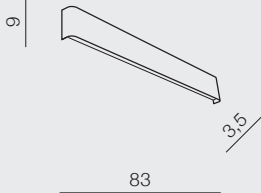

GALASSO IP44 new

**Galasso 83** LED① **AZ 5342** (black)LED 30W 1950lm 3000K IP20
Aluminium / Acrylic**Galasso 110** LED① **AZ 5341** (black)LED 40W 2600lm 3000K IP20
Aluminium / Acrylic