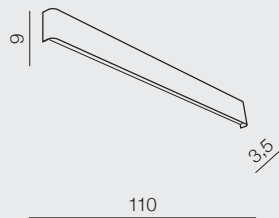

GALASSO IP44 new

**Galasso 83** LED① **AZ 5342** (black)LED 30W 1950lm 3000K IP20
Aluminium / Acrylic**Galasso 110** LED① **AZ 5341** (black)LED 40W 2600lm 3000K IP20
Aluminium / Acrylic