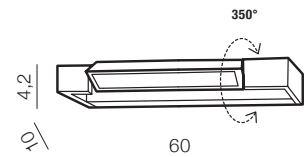

Dali 60 LED

- ❶ **AZ2792** 3000K (white)
- ❷ **AZ2894** 3000K (black)
- ❶ **AZ2793** 4000K (white)
- ❷ **AZ2895** 4000K (black)
- new ❸ **AZ5245** 3000K (gold)
- new ❸ **AZ5246** 4000K (gold)

LED 18W 2160lm
3000K/4000K IP44
aluminium