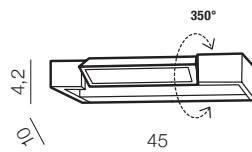

Dali 45 LED

- ❶ **AZ2790** 3000K (white)
- ❷ **AZ2892** 3000K (black)
- ❶ **AZ2791** 4000K (white)
- ❷ **AZ2893** 4000K (black)
- new ❸ **AZ5243** 3000K (gold)
- new ❸ **AZ5244** 4000K (gold)

LED 12W 1440lm
3000K/4000K IP44
aluminium