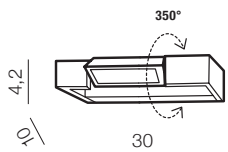

DALI IP44 new

**Dali 30** LED

- ❶ **AZ2788** 3000K (white)
- ❷ **AZ2883** 3000K (black)
- ❶ **AZ2789** 4000K (white)
- ❷ **AZ2885** 4000K (black)
- new ❸ **AZ5241** 3000K (gold)
- new ❸ **AZ5242** 4000K (gold)