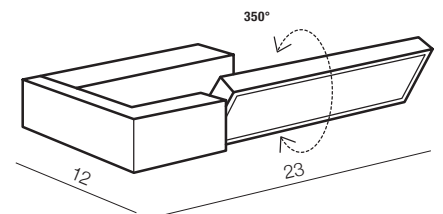

1 WHITE

2 BLACK

3 GOLD

**Dalen** LED

- 1 AZ2960 3000K (white)
- 2 AZ2959 3000K (black)
- 1 AZ2962 4000K (white)
- 2 AZ2961 4000K (black)
- new 3 AZ5251 3000K (gold)
- new 3 AZ5252 4000K (gold)

LED integrated
LED 12W 840lm
3000K/4000k IP44
aluminium