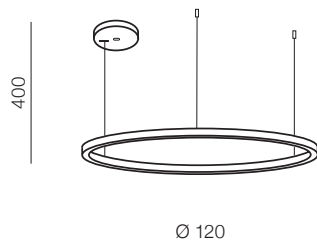

HALO PENDANT 120 CCT + REMOTE CONTROL **new**

OPTION

1 BLACK

2 GOLD

HALO PENDANT 120 CCT**+ REMOTE CONTROL** LED

- 1 AZ5343 (black)
- 2 AZ5344 (gold)

LED 60W 3600lm CCT 3000K-6000K dimmable
metal / acrylic