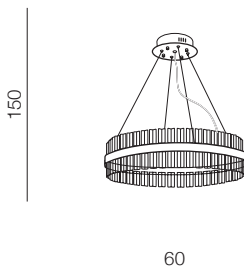

## FRANCESCA new

**Francesca 60** LED

① **AZ5261** (clear)

LED 37W 2770lm 3000K  
metal/glass

**Francesca 80** LED

① **AZ5262** (clear)

LED 50W 3750lm 3000K  
metal/glass

**Francesca 100** LED

① **AZ5263** (clear)

LED 64W 4800lm 3000K  
metal/glass