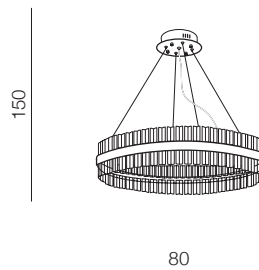

## FRANCESCA new

**Francesca 60** LED

① **AZ5261** (clear)

LED 37W 2770lm 3000K  
metal/glass

**Francesca 80** LED

① **AZ5262** (clear)

LED 50W 3750lm 3000K  
metal/glass

**Francesca 100** LED

① **AZ5263** (clear)

LED 64W 4800lm 3000K  
metal/glass