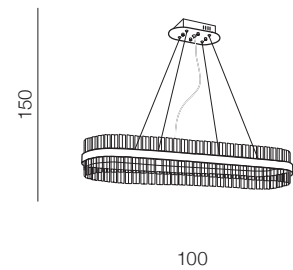

## FRANCESCA new

**Francesca 60** LED

① **AZ5261** (clear)

LED 37W 2770lm 3000K  
metal/glass

**Francesca 80** LED

① **AZ5262** (clear)

LED 50W 3750lm 3000K  
metal/glass

**Francesca 100** LED

① **AZ5263** (clear)

LED 64W 4800lm 3000K  
metal/glass