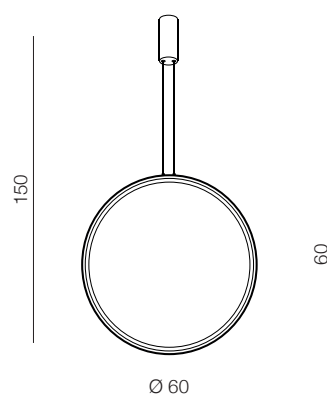


**Massima 40** LED

- ❶ AZ5254 (gold)
- ❷ AZ5253 (black)

LED 25W 1800lm  
3000K dimmable  
metal/aluminium/pvc

**Massima 60** LED

- ❶ AZ5256 (gold)
- ❷ AZ5255 (black)

LED 35W 2600lm  
3000K dimmable  
metal/aluminium/pvc

❶ GOLD

❷ BLACK