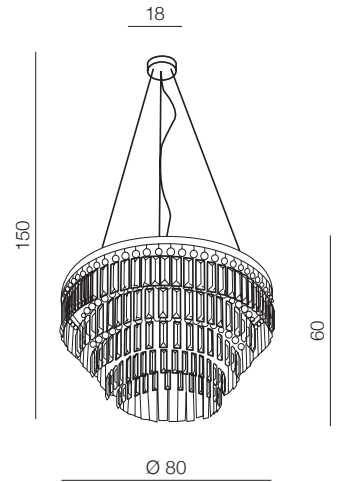

SALERNO XL **new**

Salerno XL LED

❶ **AZ4906** (gold)

TOP / PANDANT
12x G9 Max 40W
metal/crystal

2 IN 1
ONE LAMP
PANDANT/TOP