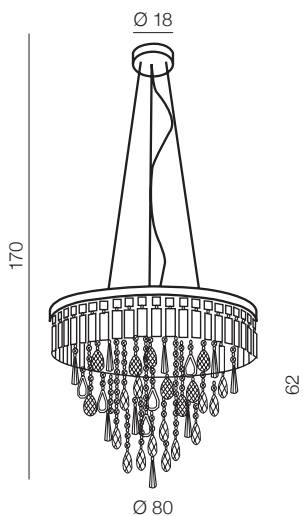

**2 IN 1**  
ONE LAMP  
PANDANT/TOP

**Kalabria XL** LED

❶ **AZ4905** (gold)

TOP/PENDANT  
12x G9 Max 40W  
metal/crystal