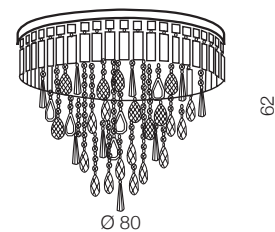

**2 IN 1**  
ONE LAMP  
PANDANT/TOP

**Kalabria XL** LED

❶ **AZ4905** (gold)

TOP/PENDANT  
12x G9 Max 40W  
metal/crystal