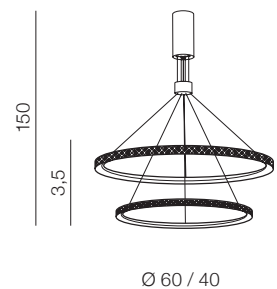

DIEGO DIMM **new****Diego 60+40** LED

❶ **AZ5111** (sandy black)

LED 70W (50W+20W) 3700lm  
3000K dimmable  
aluminium