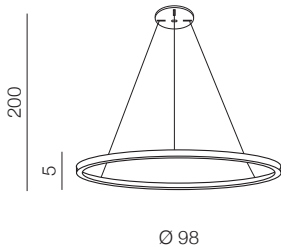

Andrea 100 Dimm LED

- 1 AZ5102 (sandy black)
- 2 AZ5103 (brush gold)

LED 25W+65W 4900lm
3000K dimmable
aluminium/metal