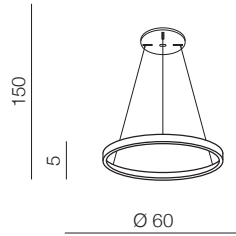

ANDREA DIMM new

1 BRUSH GOLD

2 SANDY BLACK

Andrea 60 Dimm LED

- 1 AZ5098 (sandy black)
- 2 AZ5099 (brush gold)

LED 10W+40W 2900lm
3000K dimmable
aluminium/metal

Andrea 80 Dimm LED

- 1 AZ5100 (sandy black)
- 2 AZ5101 (brush gold)