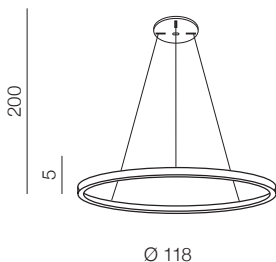

Andrea 120 Dimm LED

- 1 AZ5104 (sandy black)
- 2 AZ5105 (brush gold)

LED 30W+70W 5500lm
3000K dimmable
aluminium/metal