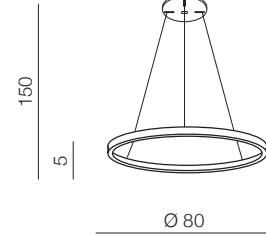

ANDREA DIMM new

1 BRUSH GOLD

2 SANDY BLACK

Andrea 60 Dimm LED

- 1 AZ5098 (sandy black)
- 2 AZ5099 (brush gold)

LED 10W+40W 2900lm
3000K dimmable
aluminium/metal

Andrea 80 Dimm LED

- 1 AZ5100 (sandy black)
- 2 AZ5101 (brush gold)