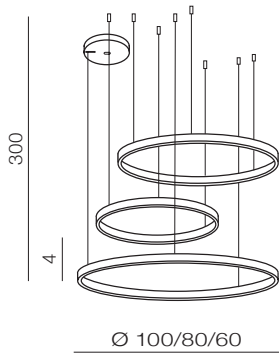

### Halo 80+60+40 Pendant CCT + REMOTE CONTROL **LED**

- ❶ **AZ4971** (white)
- ❷ **AZ4972** (black)
- ❸ **AZ4973** (gold)

LED 90W 8760lm CCT 3000K-6000K dimmable  
aluminium/acryl

### Halo 100+80+60 Pendant CCT + REMOTE CONTROL **LED**

- ❶ **AZ4974** (white)
- ❷ **AZ4975** (black)
- ❸ **AZ4976** (gold)

LED 120W 13140lm CCT 3000K-6000K dimmable  
aluminium/acryl