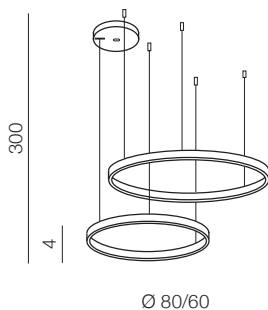

### Halo 80+60+40 Pendant CCT + REMOTE CONTROL **LED**

- ❶ **AZ4971** (white)
- ❷ **AZ4972** (black)
- ❸ **AZ4973** (gold)

LED 90W 8760lm CCT 3000K-6000K dimmable  
aluminium/acryl

### Halo 100+80+60 Pendant CCT + REMOTE CONTROL **LED**

- ❶ **AZ4974** (white)
- ❷ **AZ4975** (black)
- ❸ **AZ4976** (gold)

LED 120W 13140lm CCT 3000K-6000K dimmable  
aluminium/acryl