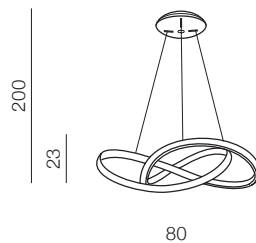

## INFINITY CCT new

① BRUSH GOLD

② SANDY BLACK

**Infinity 80 CCT**  
 + REMOTE CONTROL **LED**

- ① **AZ5097** (brush gold)
- ② **AZ5096** (sandy black)

LED 80W 4300lm CCT  
 3000-4000K dimmable  
 aluminium/PC