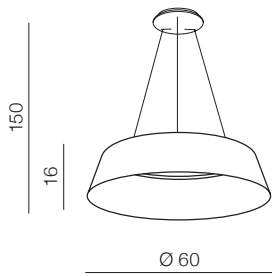

EMMA CCT new

27

**Emma 60 CCT****+ REMOTE CONTROL** LED

- ❶ AZ5095 (brush gold)
- ❷ AZ5094 (sandy black)

LED 60W 3250lm CCT  
3000-6500K dimmable  
aluminium/acrylic

❶ SANDY BLACK

❷ BRUSH GOLD