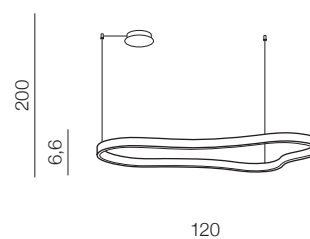

MIRABELLA DIMM new

**Mirabella 120** LED① **AZ5093** (black)LED 60W 3150lm 3000K dimmable
aluminium