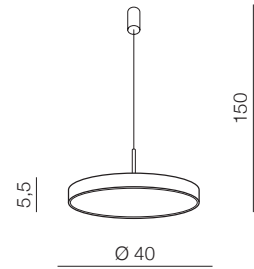

MARCELLO PENDANT CCT **new**

25

**Marcello Pendant 40 CCT**
+ REMOTE CONTROL **LED**

- ❶ **AZ5087** (sandy white)
- ❷ **AZ5088** (sandy black)
- ❸ **AZ5089** (brush gold)

LED 30W 1800lm CCT
3000-6500K dimmable
aluminium/metal/acrylic