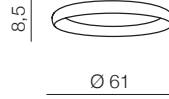


**Antonio TOP 41 CCT****+ REMOTE CONTROL** **LED**

- ❶ **AZ5068** (brush coffee)
- ❷ **AZ5069** (sandy black)
- ❸ **AZ5070** (brush gold)

LED 32W 1650lm CCT 3000-6500K dimmable metal/acrylic

**Antonio TOP 61 CCT****+ REMOTE CONTROL** **LED**