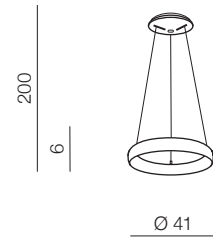

ANTONIO PENDANT CCT **new****Antonio PENDANT 41 CCT**
+ REMOTE CONTROL **LED**

- ❶ **AZ5059** (brush coffee)
- ❷ **AZ5060** (sandy black)
- ❸ **AZ5061** (brush gold)

LED 32W 1650lm CCT 3000-6500K dimmable
metal/acrylic