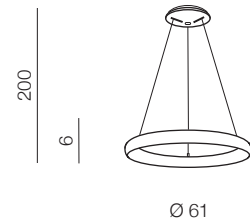

Antonio PENDANT 61 CCT
+ REMOTE CONTROL **LED**

- ❶ **AZ5062** (brush coffee)
- ❷ **AZ5063** (sandy black)
- ❸ **AZ5064** (brush gold)

LED 50W 2700lm CCT 3000-6500K dimmable
metal/acrylic