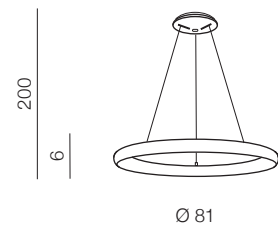

Antonio PENDANT 81 CCT
+ Remote Control **LED**

- ❶ **AZ5065** (brush coffee)
- ❷ **AZ5066** (sandy black)
- ❸ **AZ5067** (brush gold)

LED 80W 4200lm CCT 3000-6500K dimmable
metal/acrylic