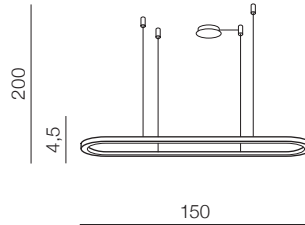


**Elena 120 Pendant Dimm** LED

- ❶ AZ5056 (brush gold)
- ❷ AZ5055 (sandy black)

LED 50W 2700lm 3000K dimmable
aluminium/acrylic

**Elena 150 Pendant Dimm** LED

- ❶ AZ5058 (brush gold)
- ❷ AZ5057 (sandy black)