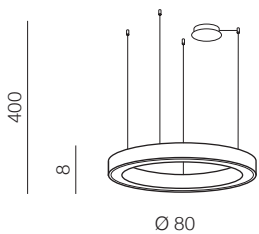

STANDARD OPTION

STANDARD OPTION

STANDARD OPTION

Ø 80

**Marco PENDANT 80 CCT**  
+ REMOTE CONTROL LED

- 1 AZ5046 (sandy white)
- 2 AZ5047 (sandy black)
- 3 AZ5048 (brush gold)

LED 60W 3300lm CCT  
3000-6500K dimmable  
aluminium/acrylic

Ø 100

**Marco PENDANT 100 CCT**  
+ REMOTE CONTROL LED

- 1 AZ5049 (sandy white)
- 2 AZ5050 (sandy black)
- 3 AZ5051 (brush gold)

LED 80W 4400lm CCT  
3000-6500K dimmable  
aluminium/acrylic

Ø 120

**Marco PENDANT 120 CCT**  
+ REMOTE CONTROL LED