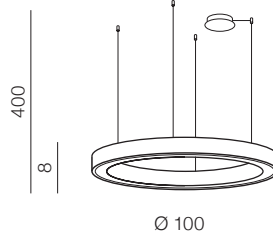

STANDARD OPTION

STANDARD OPTION

STANDARD OPTION

Ø 80

**Marco PENDANT 80 CCT**  
+ REMOTE CONTROL LED

- 1 AZ5046 (sandy white)
- 2 AZ5047 (sandy black)
- 3 AZ5048 (brush gold)

LED 60W 3300lm CCT  
3000-6500K dimmable  
aluminium/acrylic

Ø 100

**Marco PENDANT 100 CCT**  
+ REMOTE CONTROL LED

- 1 AZ5049 (sandy white)
- 2 AZ5050 (sandy black)
- 3 AZ5051 (brush gold)

LED 80W 4400lm CCT  
3000-6500K dimmable  
aluminium/acrylic

Ø 120

**Marco PENDANT 120 CCT**  
+ REMOTE CONTROL LED