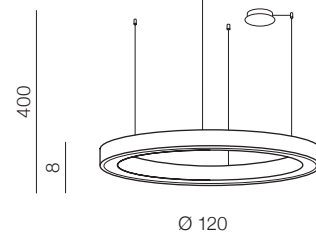

STANDARD OPTION

STANDARD OPTION

STANDARD OPTION

Ø 80

**Marco PENDANT 80 CCT**  
+ REMOTE CONTROL LED

- 1 AZ5046 (sandy white)
- 2 AZ5047 (sandy black)
- 3 AZ5048 (brush gold)

LED 60W 3300lm CCT  
3000-6500K dimmable  
aluminium/acrylic

Ø 100

**Marco PENDANT 100 CCT**  
+ REMOTE CONTROL LED

- 1 AZ5049 (sandy white)
- 2 AZ5050 (sandy black)
- 3 AZ5051 (brush gold)

LED 80W 4400lm CCT  
3000-6500K dimmable  
aluminium/acrylic

Ø 120

**Marco PENDANT 120 CCT**  
+ REMOTE CONTROL LED