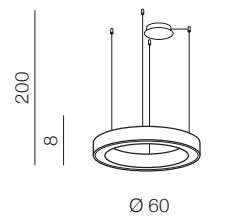

MARCO PENDANT CCT **new**

① SANDY WHITE

② SANDY BLACK

③ BRUSH GOLD

STANDARD

OPTION

**Marco PENDANT 60 CCT**
+ REMOTE CONTROL LED

- ① **AZ5043** (sandy white)
- ② **AZ5044** (sandy black)
- ③ **AZ5045** (brush gold)

LED 50W 2750lm CCT
3000-6500K dimmable
aluminium/acrylic