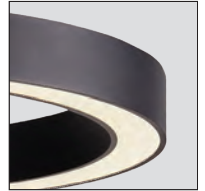

MARCO PENDANT CCT **new**

① SANDY WHITE

② SANDY BLACK

③ BRUSH GOLD

STANDARD

OPTION

**Marco PENDANT 60 CCT**
+ REMOTE CONTROL LED

- ① **AZ5043** (sandy white)
- ② **AZ5044** (sandy black)
- ③ **AZ5045** (brush gold)

LED 50W 2750lm CCT
3000-6500K dimmable
aluminium/acrylic