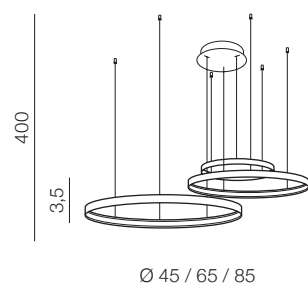

AMANDA new

Amanda Pendant
45+65+85 LED

1 AZ5027 (sandy black)

 LED 150W 7600lm 3000K
 aluminium/metal/acrylic