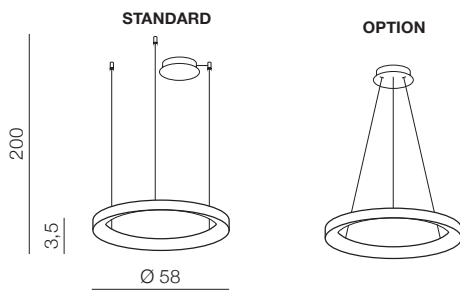

AGNES DIMM CCT SWITCH **new**

13

Agnes Pendant 48

DIMM CCT SWITCH **LED**

- 1 **AZ5015** (sandy white)
- 2 **AZ5016** (sandy black)
- 3 **AZ5017** (brush gold)

LED 38W 2100lm CCT Switch 3000-6500K dimmable
aluminium/metal/acrylic