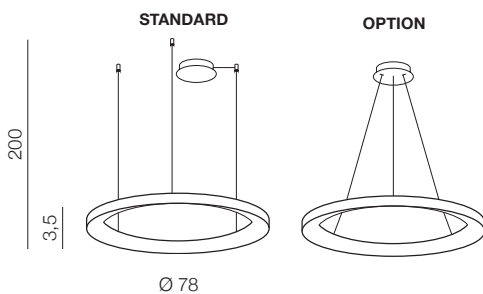

Agnes Pendant 78

DIMM CCT SWITCH **LED**

- 1 **AZ5021** (sandy white)
- 2 **AZ5022** (sandy black)
- 3 **AZ5023** (brush gold)

LED 60W 3300lm CCT Switch 3000-6500K dimmable
aluminium/metal/acrylic