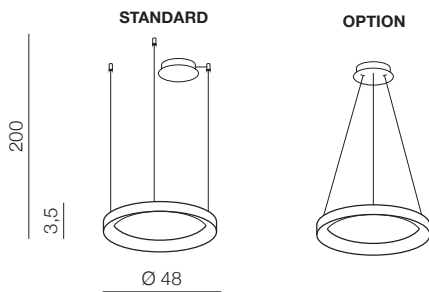

AGNES DIMM CCT SWITCH **new**

13

Agnes Pendant 48

DIMM CCT SWITCH **LED**

- 1 **AZ5015** (sandy white)
- 2 **AZ5016** (sandy black)
- 3 **AZ5017** (brush gold)

LED 38W 2100lm CCT Switch 3000-6500K dimmable
aluminium/metal/acrylic