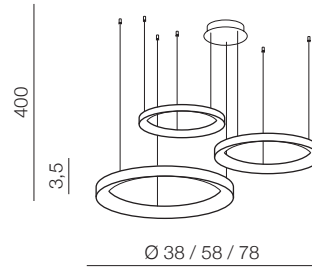

AGNES DIMM CCT SWITCH **new****Agnes Pendant 38+58+78**DIMM CCT SWITCH **LED**

- ❶ **AZ5025** (sandy white)
- ❷ **AZ5024** (sandy black)
- ❸ **AZ5026** (brush gold)

LED 120W 6600lm CCT Switch 3000-6500K dimmable
aluminium/metal/acrylic