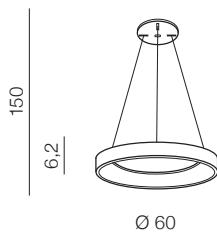

SANTANA PENDANT CCT **new**

11

1 BRUSH COFFEE

3 BRUSH GOLD

2 SANDY BLACK

4 WOOD

**Santana PENDANT 60 CCT****+ REMOTE CONTROL** LED

- 1 **AZ5007** (brush coffee)
- 2 **AZ5008** (sandy black)
- 3 **AZ5009** (brush gold)
- 4 **AZ5010** (wood)