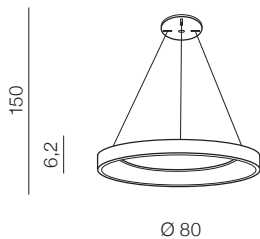

Santana PENDANT 60 CCT

+ REMOTE CONTROL LED

- 1 **AZ5007** (brush coffee)
- 2 **AZ5008** (sandy black)
- 3 **AZ5009** (brush gold)
- 4 **AZ5010** (wood)

LED 50W 2800lm CCT 3000-6500K dimmable
aluminium/acrylic