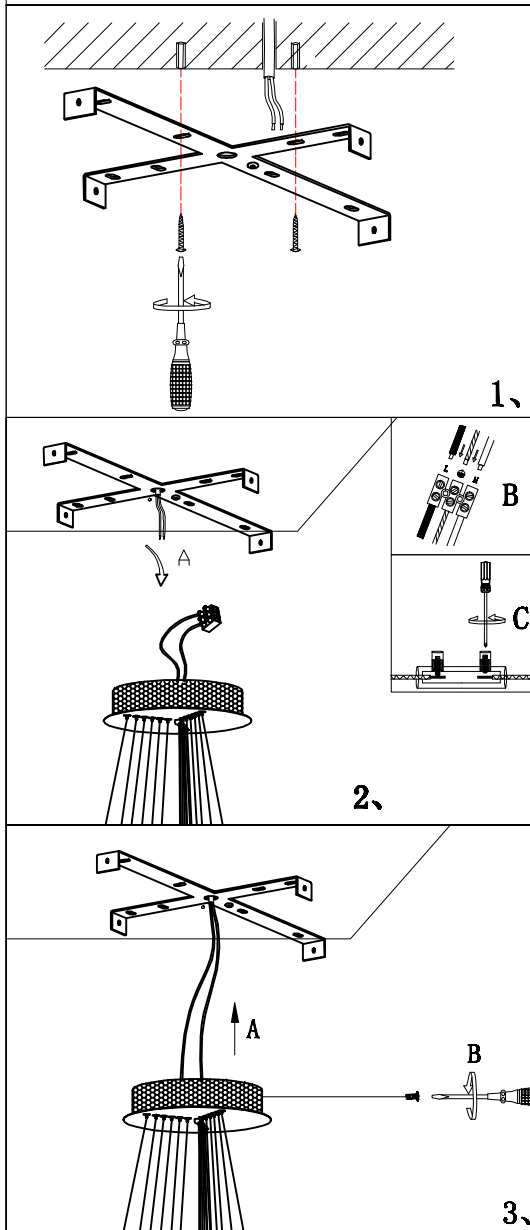

Model: MP57011-6A

Nazwa: Wheel 80

**AZ**zardo collezioni

 **Note: please hang up the lamp, and finally remove the cable tie**