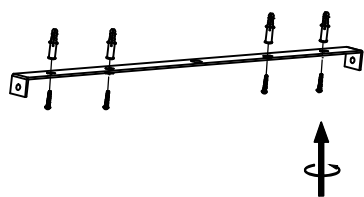

1

2

3

MD15002028-5C

1. This light fitting operates at a normal supply voltage of 230V.
2. When changing the bulb or fuses, always switch off at the mains and allow the old bulb to cool down before handling.