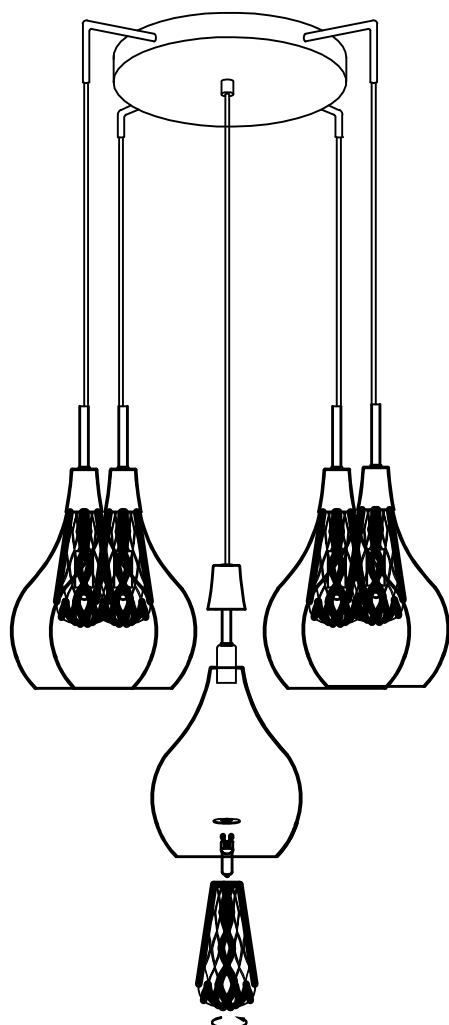

1

2

3

MD15002028-5C

1. This light fitting operates at a normal supply voltage of 230V.
2. When changing the bulb or fuses, always switch off at the mains and allow the old bulb to cool down before handling.