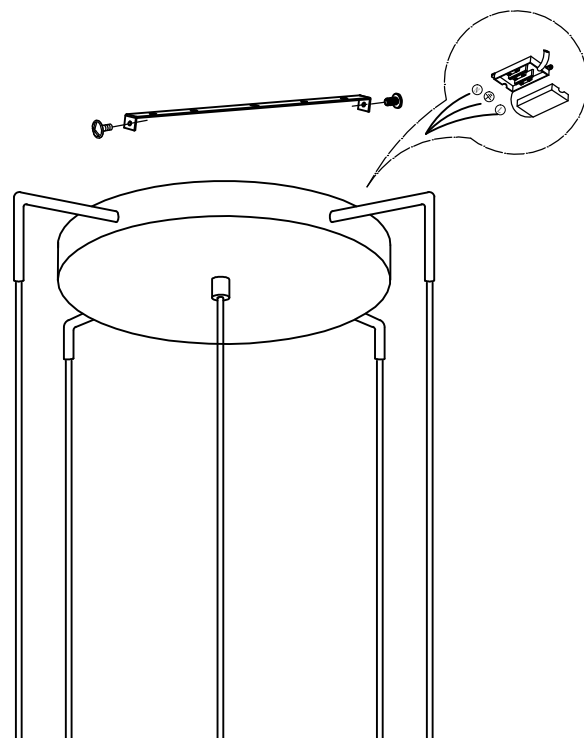

1

2

3

MD15002028-5C

1. This light fitting operates at a normal supply voltage of 230V.
2. When changing the bulb or fuses, always switch off at the mains and allow the old bulb to cool down before handling.