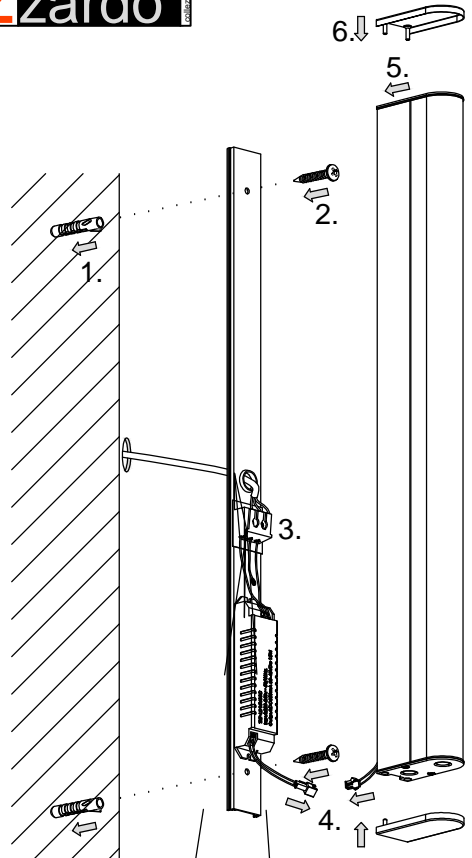

Model:W30L24

Product Name.Martha 120

AZzardo

Fitting wire colour	Household circuit
Blue	Connect to (Neutral- Blue or Black)
Green/Yellow	Connect to (Earth- Green or Green/ Yellow)
Brown	Connect to (Live- Red or Brown or white)