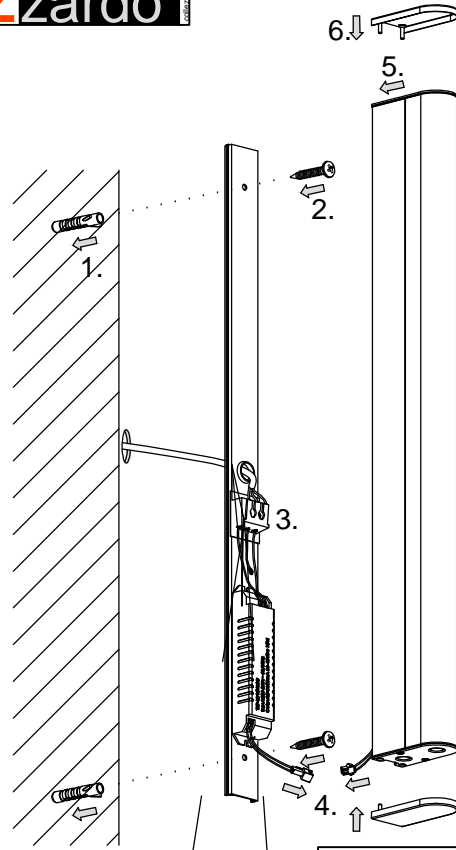

Model:W30L23

Product Name.Martha 90

AZzardo

Fitting wire colour	Connect to	Household circuit
Blue	Connect to	(Neutral- Blue or Black)
Green/Yellow	Connect to	(Earth- Green or Green/ Yellow)
Brown	Connect to	(Live- Red or Brown or white)