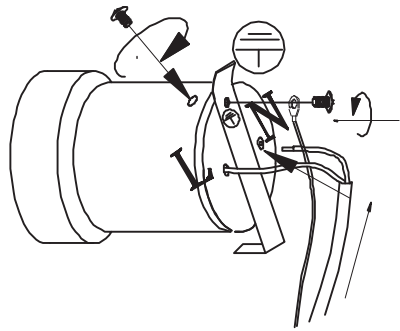

Model: 4401M

Product Name: UMBRA 31 ROUND

Azzardo collezione

1

2

3

4