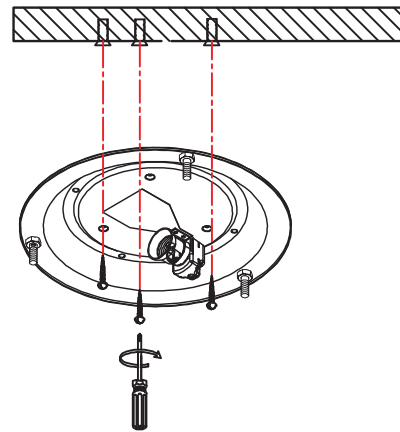

Model: 4401M

Product Name: UMBRA 31 ROUND

Azzardo collezione

1

2

3

4