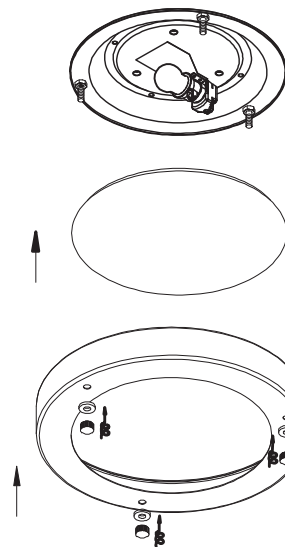

Model: 4401M

Product Name: UMBRA 31 ROUND

Azzardo collezione

1

2

3

4