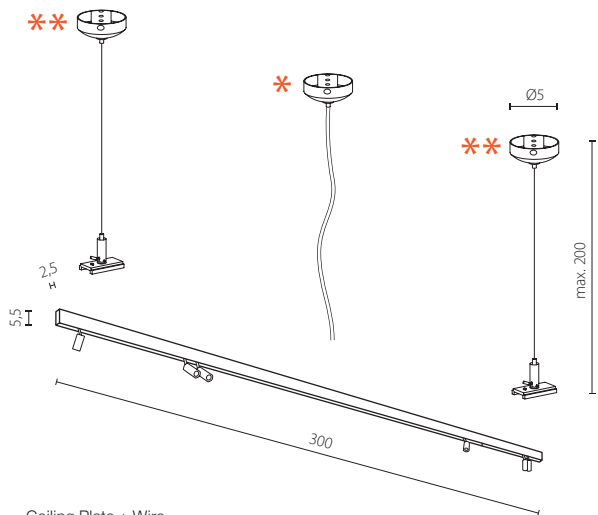

- Ceiling Plate + Wire
- ** Track Magnetic Suspension Kit 2m