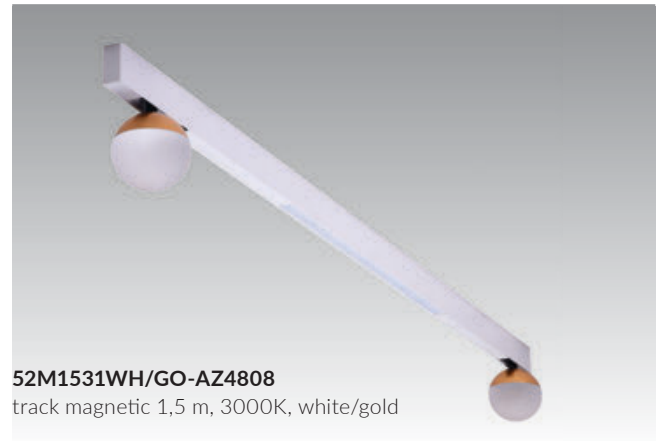

52M1531WH/GO-AZ4808
track magnetic 1,5 m, 3000K, white/gold

Set specification:

- AZ4806 = AZ4640 + AZ4669 + AZ4652 + AZ4607+2x AZ4630
- AZ4807 = AZ4640 + AZ4669 + AZ4652 + AZ4607+2x AZ4632
- AZ4808 = AZ4641 + AZ4670 + AZ4653 + AZ4607+2x AZ4632
- AZ4809 = AZ4640 + AZ4671 + AZ4652 + AZ4607+2x AZ4631