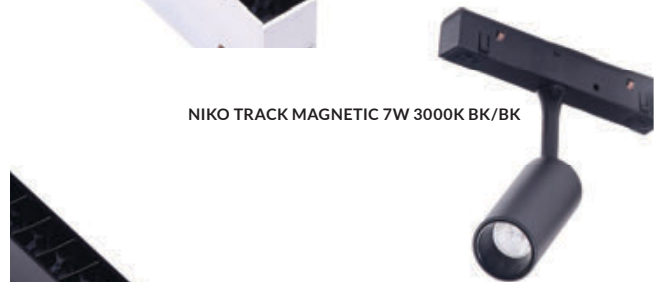

* Ceiling Plate + Wire
** Track Magnetic Suspension Kit 2m

NIKO TRACK MAGNETIC 7W 3000K WH/BK

KIRA TRACK MAGNETIC 12W POINTS60 3000K WH

NIKO TRACK MAGNETIC 7W 3000K BK/BK

KIRA TRACK MAGNETIC 12W POINTS60 3000K BK