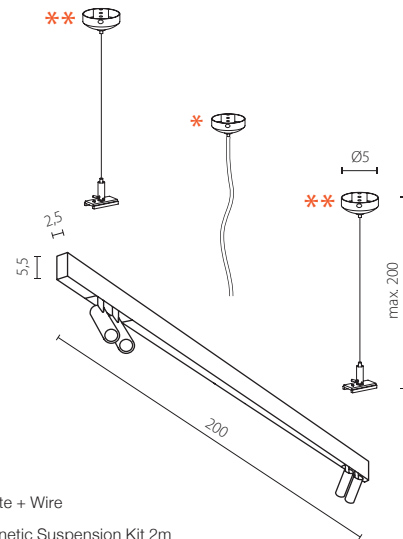

Set specification:

AZ4818 = AZ4642 + AZ4671 + AZ4652 + AZ4607+2x AZ4588

AZ4819 = AZ4643 + AZ4672 + AZ4653 + AZ4608+2x AZ4588

- * Ceiling Plate + Wire
- ** Track Magnetic Suspension Kit 2m

TRACK MAGNETIC SET 3 M