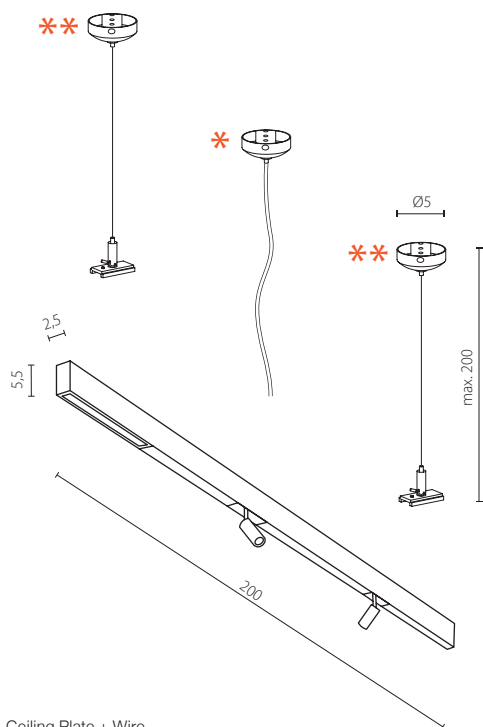

TRACK MAGNETIC SET 2 M

Track Magnetic

TRACK MAGNETIC SET 2M 3000K / 4000K

LED integrated

voltage: 48V	LED 69W 3533lm 3000K	
IP20	LED 69W 3609lm 4000K	
technical specification	installation: Track Magnetic	
	pendant with AZ4828 or AZ4829	

COLOUR / NEW INDEX NO.

	3000K BLACK (BK)	AZ4814	(52M2032BK)
	3000K WHITE (BK)	AZ4815	(52M2032WH)
	4000K BLACK (BK)	AZ4816	(52M2042BK)
	4000K WHITE (BK)	AZ4817	(52M2042WH)

Set specification:

AZ4814 =
AZ4642 + AZ4671 + AZ4652 + AZ4607+2x AZ4579 + 2xAZ4595
AZ4815 =
AZ4643 + AZ4672 + AZ4653 + AZ4608+2x AZ4580 + 2xAZ4596
AZ4816 =
AZ4642 + AZ4671 + AZ4652 + AZ4609+2x AZ4581+ 2xAZ4597
AZ4817 =
AZ4643 + AZ4672 + AZ4653 + AZ4610+2x AZ4582+ 2xAZ4598

* Ceiling Plate + Wire
** Track Magnetic Suspension Kit 2m