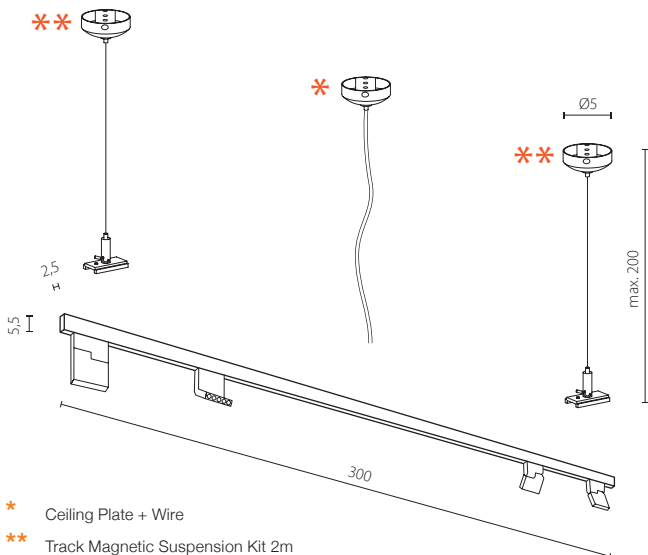

ALDO TRACK MAGNETIC 12W POINTS60 3000K BK

- * Ceiling Plate + Wire
- ** Track Magnetic Suspension Kit 2m

ALDO TRACK MAGNETIC 12W POINTS60 3000K WH

TRACK MAGNETIC SET 3 M

Sets for Track Magnetic

52M3032BK-AZ4824
track magnetic 3m, 3000K, black