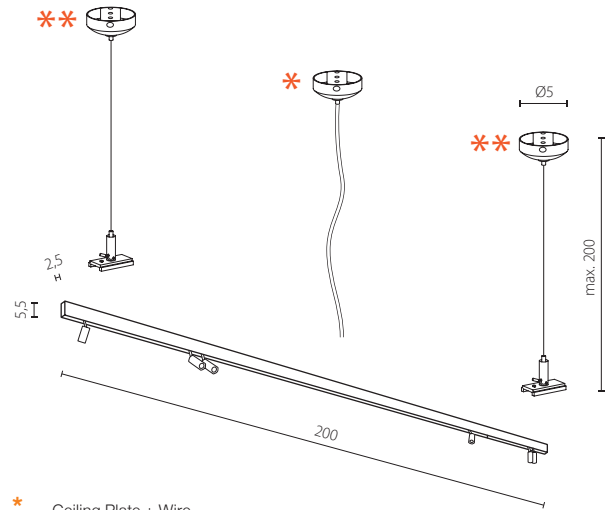

IP20

technical specification

installation: Track Magnetic

pendant with AZ4828 or AZ4829

COLOUR / NEW INDEX NO.

- 3000K BLACK (BK) **AZ4820** (52M2034BK)
- 3000K WHITE (BK) **AZ4821** (52M2034WH)

- * Ceiling Plate + Wire
- ** Track Magnetic Suspension Kit 2m