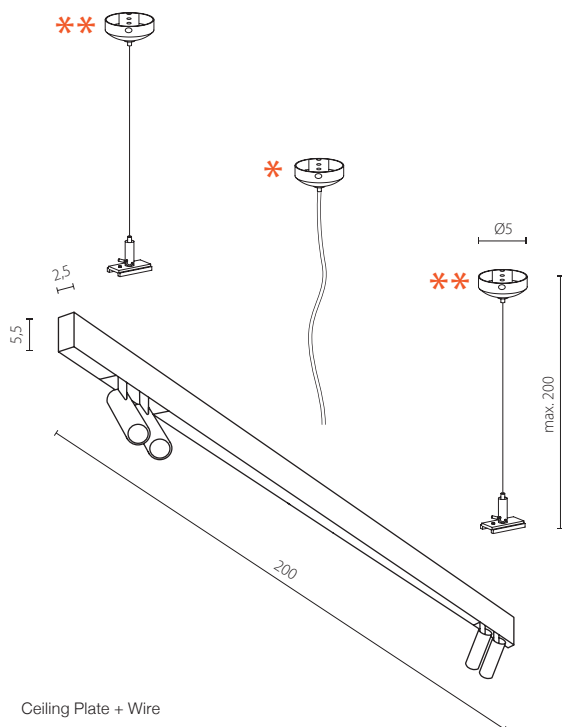

- Ceiling Plate + Wire
- ** Track Magnetic Suspension Kit 2m