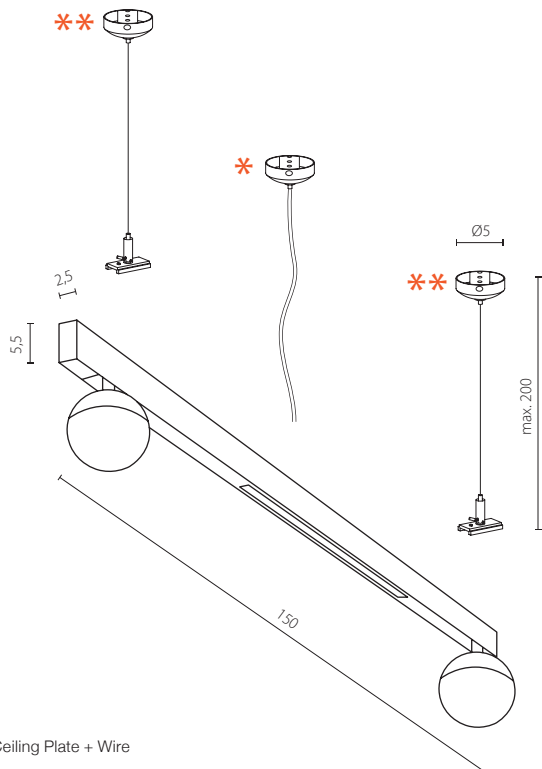

52M1531WH/GO-AZ4808
track magnetic 1,5 m, 3000K, white/gold

Set specification:

- AZ4806 = AZ4640 + AZ4669 + AZ4652 + AZ4607+2x AZ4630
- AZ4807 = AZ4640 + AZ4669 + AZ4652 + AZ4607+2x AZ4632
- AZ4808 = AZ4641 + AZ4670 + AZ4653 + AZ4607+2x AZ4632
- AZ4809 = AZ4640 + AZ4671 + AZ4652 + AZ4607+2x AZ4631