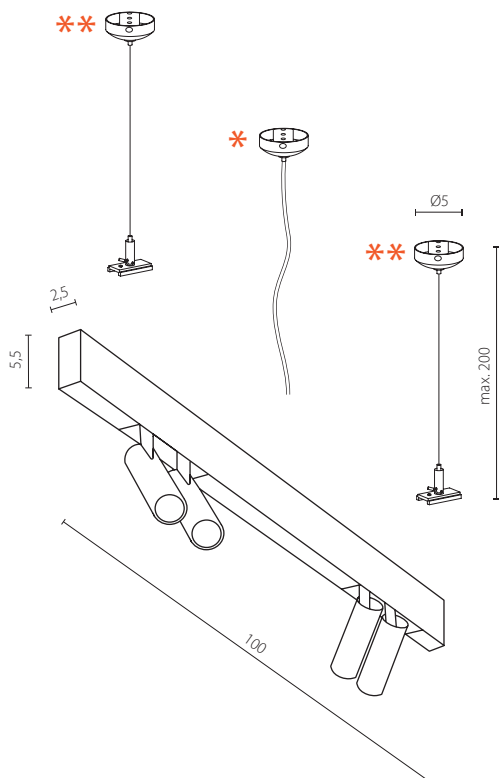

TRACK MAGNETIC SET 1 M

Sets for Track Magnetic

TRACK MAGNETIC SET 1M 3000K / 4000K

LED integrated

voltage: 48V	LED 26W 2022m 3000K	
IP20	LED 26W 1930lm 4000K	
technical specification	installation: Track Magnetic	
	pendant with AZ4828 or AZ4829	

COLOUR / NEW INDEX NO.

	3000K BLACK (BK)	AZ4802	(52M1032BK)
	3000K WHITE (BK)	AZ4803	(52M1032WH)
	4000K BLACK (BK)	AZ4804	(52M1042BK)
	4000K WHITE (BK)	AZ4805	(52M1042WH)

- Ceiling Plate + Wire
- ** Track Magnetic Suspension Kit 2m

Set specification:

- AZ4802 = AZ4638 + AZ4669 + AZ4652 + 2x AZ4584
- AZ4803 = AZ4639 + AZ4670 + AZ4653 + 2x AZ4585
- AZ4804 = AZ4638 + AZ4669 + AZ4652 + 2x AZ4586
- AZ4805 = AZ4639 + AZ4670 + AZ4653 + 2x AZ4587