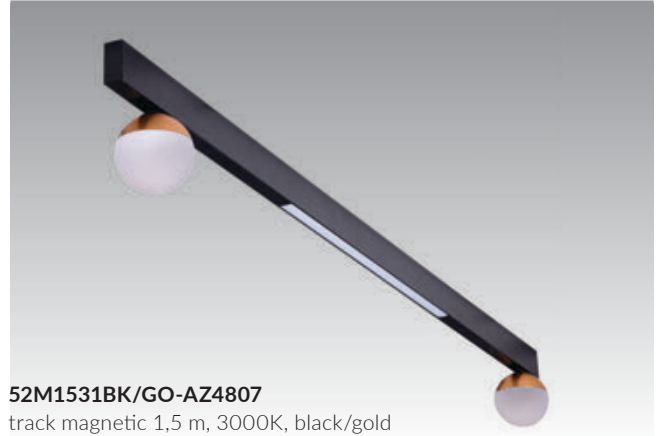

	3000K BLACK (BK)	AZ4802	(52M1032BK)
	3000K WHITE (BK)	AZ4803	(52M1032WH)
	4000K BLACK (BK)	AZ4804	(52M1042BK)
	4000K WHITE (BK)	AZ4805	(52M1042WH)

- * Ceiling Plate + Wire
- ** Track Magnetic Suspension Kit 2m

Set specification:

- AZ4802 = AZ4638 + AZ4669 + AZ4652 + 2x AZ4584
- AZ4803 = AZ4639 + AZ4670 + AZ4653 + 2x AZ4585
- AZ4804 = AZ4638 + AZ4669 + AZ4652 + 2x AZ4586
- AZ4805 = AZ4639 + AZ4670 + AZ4653 + 2x AZ4587

TRACK MAGNETIC SET 1,5 M

Sets for Track Magnetic

52M1531BK-AZ4806
track magnetic 1,5 m, 3000K, black

52M1531BK/GO-AZ4807
track magnetic 1,5 m, 3000K, black/gold

TRACK MAGNETIC SET 1,5M

3000K / 4000K

LED integrated