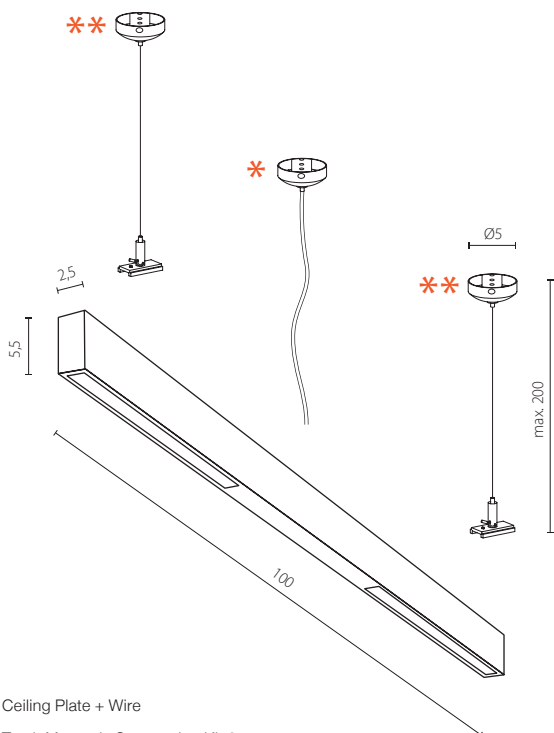

- Ceiling Plate + Wire
- ** Track Magnetic Suspension Kit 2m