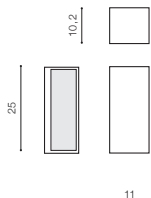

VENTA IP54

Outdoor lamps

VENTA

bulb not included 

voltage: 230V	E27 1x MAX 18 W	
IP54	installation place	

COLOUR / NEW INDEX NO.

- BLACK (BK) **AZ4350**
- DARK GREY (DGR) **AZ4351**

* - EXPLANATION SHORTCUT PAGE 2 (E)