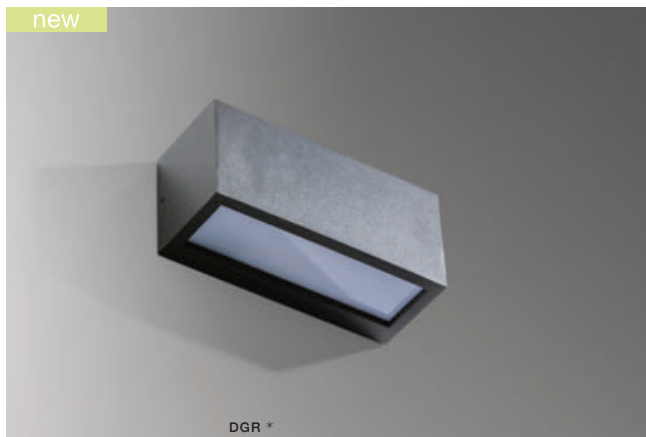

VENTA IP54

Outdoor lamps

VENTA

bulb not included 

voltage: 230V	E27 1x MAX 18 W	
IP54	installation place	

COLOUR / NEW INDEX NO.

- BLACK (BK) **AZ4350**
- DARK GREY (DGR) **AZ4351**

* - EXPLANATION SHORTCUT PAGE 2 (E)