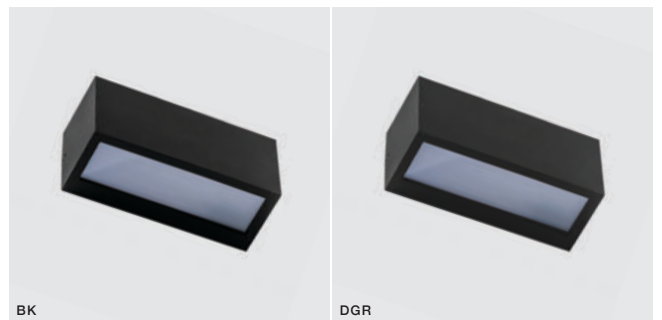

VENTA IP54

Outdoor lamps

VENTA

bulb not included 

voltage: 230V	E27 1x MAX 18 W	
IP54	installation place	

COLOUR / NEW INDEX NO.

- BLACK (BK) **AZ4350**
- DARK GREY (DGR) **AZ4351**

* - EXPLANATION SHORTCUT PAGE 2 (E)