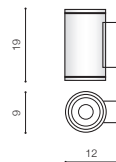

JOE IP54

Outdoor lamps

JOE WALL 2

bulb not included

voltage: 230V	GU10 2x MAX 35W
IP54	
	installation place

COLOUR / NEW INDEX NO.

- DARK GREY (DGR) **AZ3319**
- BLACK (BK) **AZ3320**
- WHITE (WH) **AZ4316**

JOE SQUARE

bulb not included

voltage: 230V	GU10 1x MAX 35W
IP54	
	installation place

COLOUR / NEW INDEX NO.

- DARK GREY (DGR) **AZ3323**
- WHITE (WH) **AZ3324**
- BLACK (BK) **AZ4270**