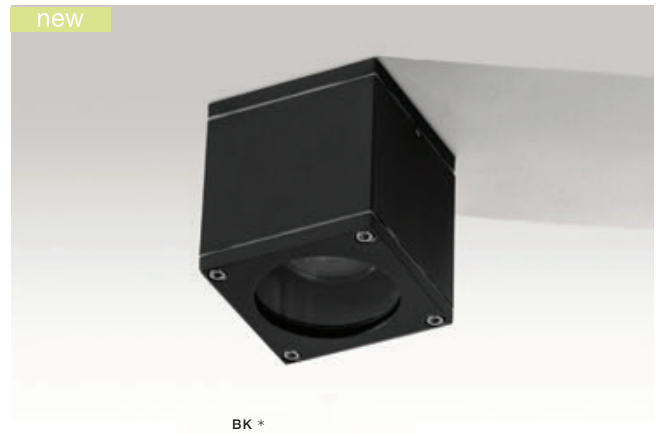

JOE IP54

Outdoor lamps

JOE WALL 2

bulb not included

voltage: 230V	GU10 2x MAX 35W
IP54	
	installation place

COLOUR / NEW INDEX NO.

- DARK GREY (DGR) **AZ3319**
- BLACK (BK) **AZ3320**
- WHITE (WH) **AZ4316**

JOE SQUARE

bulb not included

voltage: 230V	GU10 1x MAX 35W
IP54	
	installation place

COLOUR / NEW INDEX NO.

- DARK GREY (DGR) **AZ3323**
- WHITE (WH) **AZ3324**
- BLACK (BK) **AZ4270**