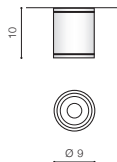

JOE IP54

Outdoor lamps

DGR *

JOE TUBE

bulb not included 

voltage: 230V	GU10 1x MAX 35W	
IP54		
	installation place	

COLOUR / NEW INDEX NO.

	DARK GREY (DGR)	AZ3313
	BLACK (BK)	AZ3314
	WHITE (WH)	AZ3315
	BRIGHT GREY (BGR)	AZ3316

new

WH *

JOE WALL 1

bulb not included 

voltage: 230V	GU10 1x MAX 35W	
IP54		
	installation place	

COLOUR / NEW INDEX NO.

	DARK GREY (DGR)	AZ3317
	BLACK (BK)	AZ3318
	WHITE (WH)	AZ4315