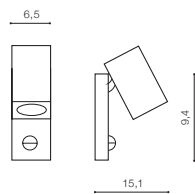

GORAN

Outdoor lamps

GORAN SENSOR

bulb not included

voltage: 230V	GU10 1x MAX 35W
IP44	
	installation place <input type="checkbox"/>

COLOUR / NEW INDEX NO.

- BLACK (BK) **AZ4695**
- DARK GRAY (DGR) **AZ4696**
- WHITE (WH) **AZ4697**

TILT 90°

MASTER SLAVE SYSTEM