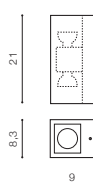

## JAKE WALL 2

bulb not included

voltage: 230V	GU10 2x MAX 35W <input type="checkbox"/>
IP54	installation place <input type="checkbox"/>

COLOUR / NEW INDEX NO.

- DARK GREY (DGR) . . . . . **AZ3321**
- WHITE (WH). . . . . **AZ3322**
- BLACK (BK). . . . . **AZ4269**