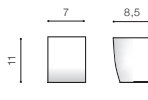

## REZIA 1

bulb not included

voltage: 230V	GU10 1x MAX 35W	<input type="checkbox"/>
IP54	installation place	<input type="checkbox"/>

COLOUR / NEW INDEX NO.

- BLACK (BK) . . . . . **AZ4343**
- DARK GRAY (DGR) . . . . . **AZ4344**