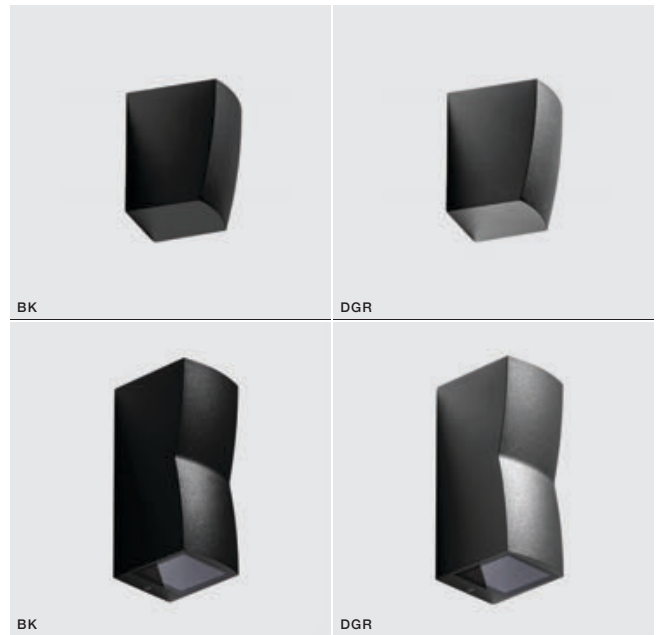

## REZIA 1

bulb not included

voltage: 230V	GU10 1x MAX 35W	<input type="checkbox"/>
IP54	installation place	<input type="checkbox"/>

COLOUR / NEW INDEX NO.

- BLACK (BK) . . . . . **AZ4343**
- DARK GRAY (DGR) . . . . . **AZ4344**

## REZIA 2

bulb not included

voltage: 230V	GU10 2x MAX 35W	<input type="checkbox"/>
IP54	installation place	<input type="checkbox"/>

COLOUR / NEW INDEX NO.

- BLACK (BK) . . . . . **AZ4345**
- DARK GRAY (DGR) . . . . . **AZ4346**