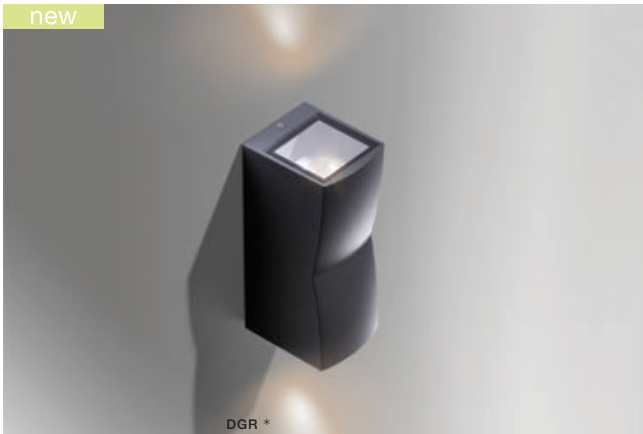

# REZIA IP54

Outdoor lamps

## REZIA 1

bulb not included

voltage: 230V	GU10 1x MAX 35W	<input type="checkbox"/>
IP54	installation place	<input type="checkbox"/>

COLOUR / NEW INDEX NO.

- BLACK (BK) . . . . . **AZ4343**
- DARK GRAY (DGR) . . . . . **AZ4344**

## REZIA 2

bulb not included

voltage: 230V	GU10 2x MAX 35W	<input type="checkbox"/>
IP54	installation place	<input type="checkbox"/>

COLOUR / NEW INDEX NO.

- BLACK (BK) . . . . . **AZ4345**
- DARK GRAY (DGR) . . . . . **AZ4346**