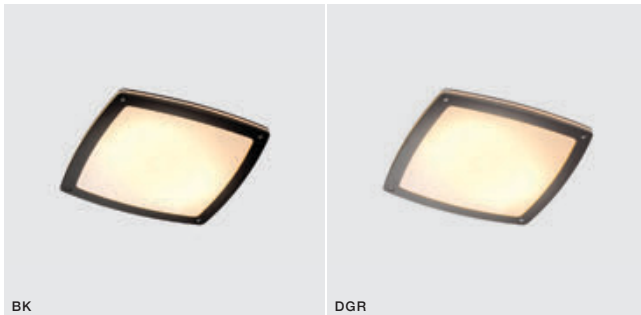

FANO SMART

78

Outdoor lamps

WH *

FANO S 30 SMART LED RGB

LED integrated

voltage: 230V	LED 24W 1720lm RGB	
IP54	2600-6000K	
technical specification	installation place	

COLOUR / NEW INDEX NO.

- BLACK (BK) **AZ4786**
- DARK GREY (DGR) **AZ4787**
- WHITE (WH) **AZ4788**

CCT = 2600-6000K DIMMABLE REMOTE CONTROL

BK *

FANO R 30 SMART LED RGB

LED integrated

voltage: 230V	LED 24W 1720lm RGB	
IP54	2600-6000K	
technical specification	installation place	

COLOUR / NEW INDEX NO.

- BLACK (BK) **AZ4783**
- DARK GREY (DGR) **AZ4784**
- WHITE (WH) **AZ4785**

CCT = 2600-6000K DIMMABLE REMOTE CONTROL

BK

DGR

WH

BK

DGR

WH

* - EXPLANATION SHORTCUT PAGE 2 (E)