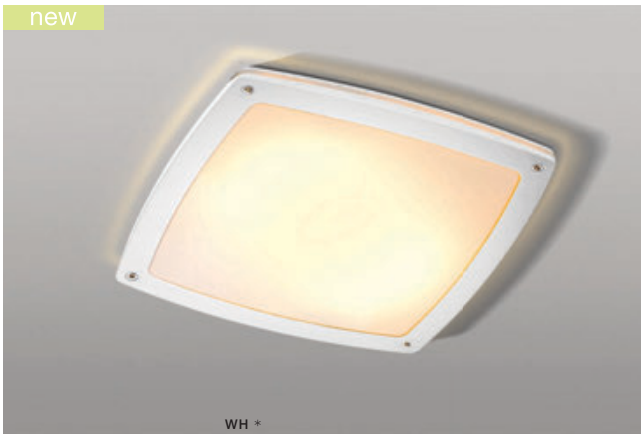

# FANO SMART

78

Outdoor lamps

WH \*

## FANO S 30 SMART LED RGB

LED integrated

voltage: 230V	LED 24W 1720lm RGB	
IP54	2600-6000K	
technical specification	installation place	

COLOUR / NEW INDEX NO.

- BLACK (BK) . . . . . **AZ4786**
- DARK GREY (DGR) . . . . . **AZ4787**
- WHITE (WH) . . . . . **AZ4788**

## FANO R 30 SMART LED RGB

LED integrated

voltage: 230V	LED 24W 1720lm RGB	
IP54	2600-6000K	
technical specification	installation place	

COLOUR / NEW INDEX NO.

- BLACK (BK) . . . . . **AZ4783**
- DARK GREY (DGR) . . . . . **AZ4784**
- WHITE (WH) . . . . . **AZ4785**