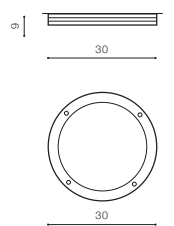

CCT = 2600-6000K DIMMABLE REMOTE CONTROL