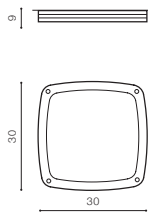

## FANO S 30

bulb not included

voltage: 230V	E27 2X MAX 18W	
IP54		
technical specification	installation place	

COLOUR / NEW INDEX NO.

- BLACK (BK) . . . . . **AZ4372**
- DARK GREY (DGR) . . . . . **AZ4370**
- WHITE (WH) . . . . . **AZ4374**