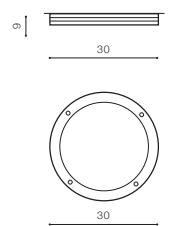

## FANO S 30

bulb not included

voltage: 230V	E27 2X MAX 18W	
IP54		
technical specification	installation place	

COLOUR / NEW INDEX NO.

- BLACK (BK) . . . . . **AZ4372**
- DARK GREY (DGR) . . . . . **AZ4370**
- WHITE (WH) . . . . . **AZ4374**

## FANO R 30

bulb not included

voltage: 230V	E27 2X MAX 18W	
IP54		
technical specification	installation place	

COLOUR / NEW INDEX NO.

- BLACK (BK) . . . . . **AZ4371**
- DARK GREY (DGR) . . . . . **AZ4369**
- WHITE (WH) . . . . . **AZ4373**