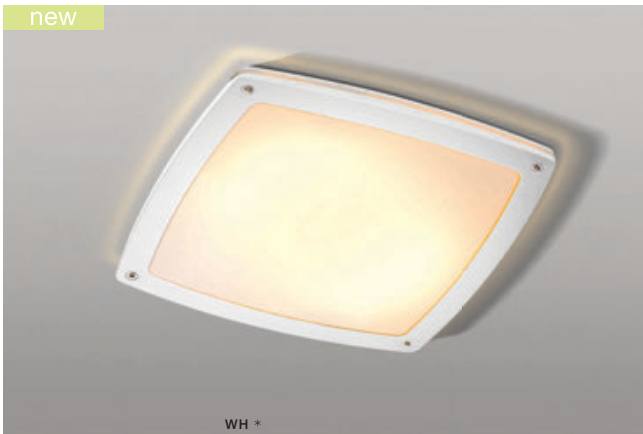

# FANO IP54

76

Outdoor lamps

WH \*

## FANO S 30

bulb not included

voltage: 230V	E27 2X MAX 18W	
IP54		
technical specification	installation place	

COLOUR / NEW INDEX NO.

- BLACK (BK) . . . . . **AZ4372**
- DARK GREY (DGR) . . . . . **AZ4370**
- WHITE (WH) . . . . . **AZ4374**