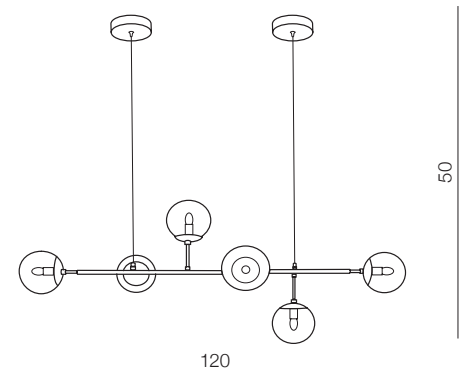

HELIOS 6

3

new

1 BLACK

2 GOLD

Helios 6

- 1 AZ4698 (black)
- 2 AZ4699 (gold)

E14 6x Max 40W
metal/glass