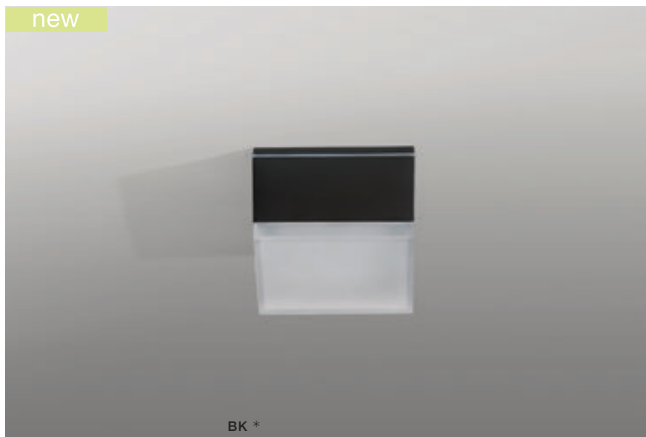

APULIA IP54

Outdoor lamps

APULIA R

LED integrated

voltage: 230V	LED 10W 800lm 3000K		
IP54	installation place <input type="checkbox"/>		
technical specification			

COLOUR / NEW INDEX NO.

- BLACK (BK) **AZ4333**
- DARK GREY (DGR) **AZ4335**
- WHITE (WH) **AZ4334**

APULIA S

LED integrated

voltage: 230V	LED 10W 800lm 3000K		
IP54	installation place <input type="checkbox"/>		
technical specification			

COLOUR / NEW INDEX NO.

- BLACK (BK) **AZ4336**
- DARK GREY (DGR) **AZ4338**
- WHITE (WH) **AZ4337**