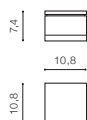

APULIA S

LED integrated

voltage: 230V	LED 10W 800lm 3000K		
IP54	installation place <input type="checkbox"/>		
technical specification			

COLOUR / NEW INDEX NO.

- BLACK (BK) **AZ4336**
- DARK GREY (DGR) **AZ4338**
- WHITE (WH) **AZ4337**