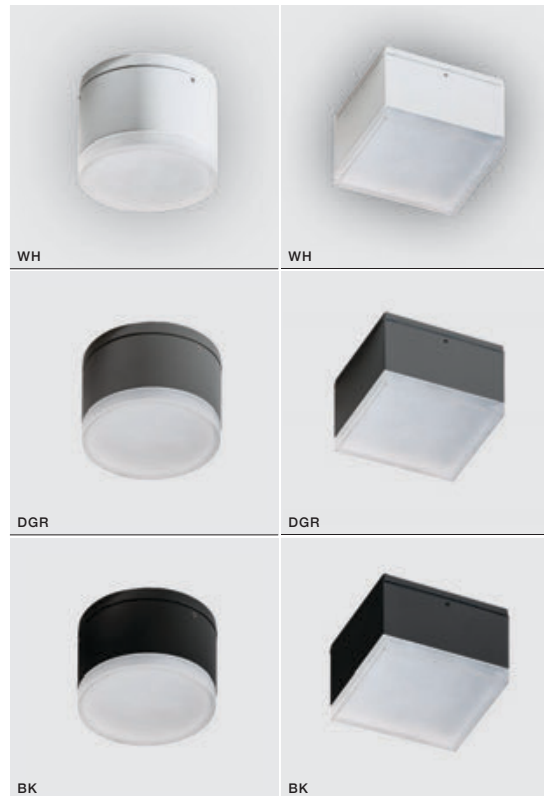

APULIA IP54

Outdoor lamps

APULIA R

LED integrated

voltage: 230V	LED 10W 800lm 3000K		
IP54	installation place <input type="checkbox"/>		
technical specification			

COLOUR / NEW INDEX NO.

- BLACK (BK) **AZ4333**
- DARK GREY (DGR) **AZ4335**
- WHITE (WH) **AZ4334**

APULIA S

LED integrated

voltage: 230V	LED 10W 800lm 3000K		
IP54	installation place <input type="checkbox"/>		
technical specification			

COLOUR / NEW INDEX NO.

- BLACK (BK) **AZ4336**
- DARK GREY (DGR) **AZ4338**
- WHITE (WH) **AZ4337**