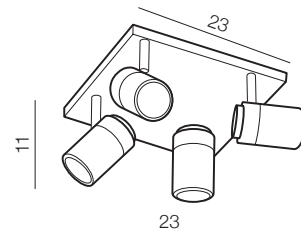

Noemie 4

- AZ2557
  (chrome)

GU10 Max 4x35W IP44
frosted glass