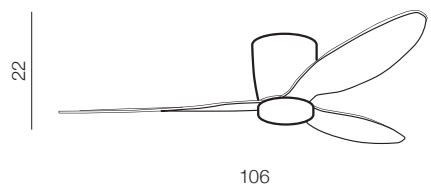

Veneti  
CCT

35

new

**Veneti CCT** LED  
**+ Remote Control**

- ❶ **AZ4447** (white/oak)
- ❷ **AZ4448** (black/black)
- ❸ **AZ4449** (bronze/walnut)
- ❹ **AZ4450** (black/teak wood)
- ❺ **AZ4451** (white/white)