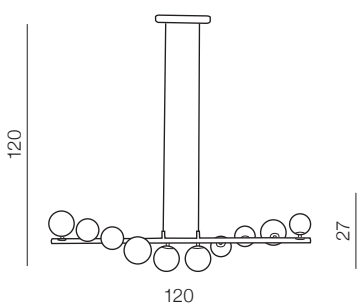

Sybillia

27

new

Sybillia 10 pendant

- 1 **AZ2100** (chrome)
- new 2 **AZ4404** (black)
- new 3 **AZ4407** (gold)

G9 10x Max 25W
metal/glass