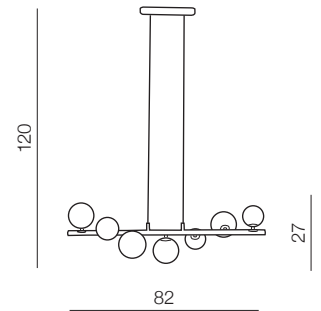

Sybillia 3 table

AZ2103

G9 3x Max 25W
metal/chrome

Sybillia 6 floor

1 **AZ2101** (chrome)

new 2 **AZ4405** (black)

new 3 **AZ4408** (gold)

G9 6x Max 25W
metal/glass

Sybillia 7 pendant

1 **AZ2102** (chrome)

new 2 **AZ4406** (black)

new 3 **AZ4409** (gold)

G9 7x Max 25W
metal/glass