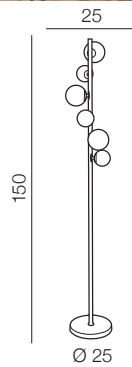

Sybillia 3 table

AZ2103

G9 3x Max 25W
metal/chrome

Sybillia 6 floor

1 **AZ2101** (chrome)

new 2 **AZ4405** (black)

new 3 **AZ4408** (gold)

G9 6x Max 25W
metal/glass

Sybillia 7 pendant

1 **AZ2102** (chrome)

new 2 **AZ4406** (black)

new 3 **AZ4409** (gold)

G9 7x Max 25W
metal/glass