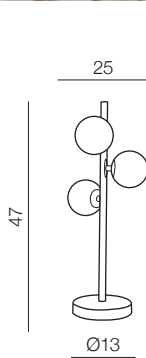

Sybillia 3 table

AZ2103

G9 3x Max 25W
metal/chrome

Sybillia 6 floor

1 **AZ2101** (chrome)

new 2 **AZ4405** (black)

new 3 **AZ4408** (gold)

G9 6x Max 25W
metal/glass

Sybillia 7 pendant

1 **AZ2102** (chrome)

new 2 **AZ4406** (black)

new 3 **AZ4409** (gold)

G9 7x Max 25W
metal/glass